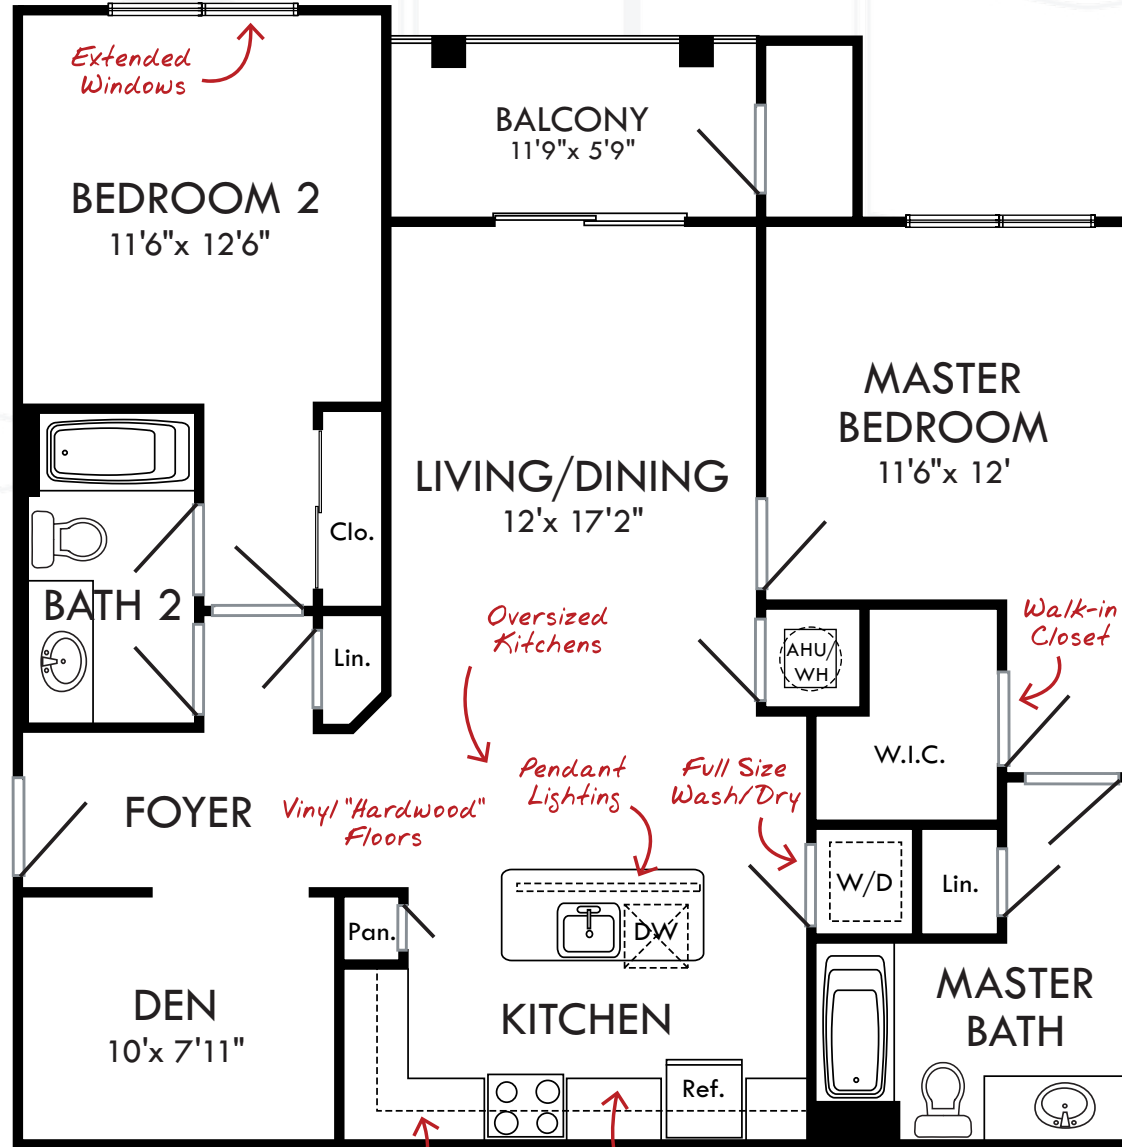

ARCADIA - RUN -

BROAD RUN *plus* 2 bedroom + den

2 BED / 2 BATH
WITH DEN

1,177 SQ.FT.*

[B2.1]

42" Designer Cabinets

Granite Kitchen Counter

* SQUARE FOOTAGE IS APPROXIMATE AND MAY VARY PER PLAN.