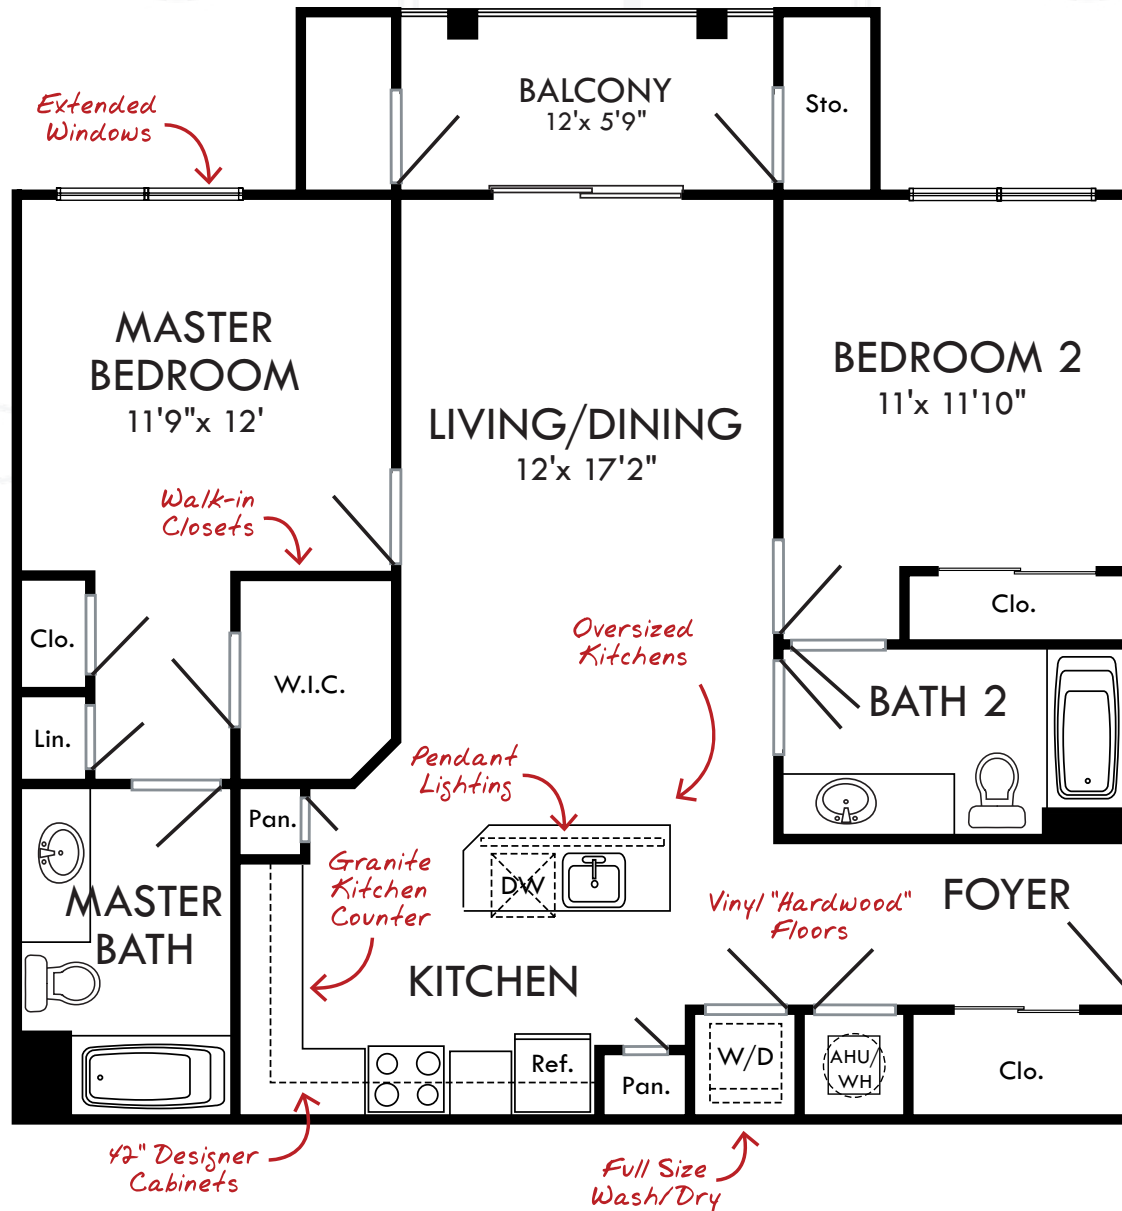

ARCADIA
- RUN -

BROAD RUN
2 bedroom

2 BED / 2 BATH

1,117 SQ.FT.*

[B1]

* SQUARE FOOTAGE IS APPROXIMATE AND MAY VARY PER PLAN.

8401 ROSEBAY LANE | MANASSAS, VA 20109 | P. 571.441.1835

The builder/developer reserves the right to make changes including pricing, features, finishes, offers, and pricing without notice. See representative for details. Images are for illustrative purposes only and may not reflect the actual product or plan.