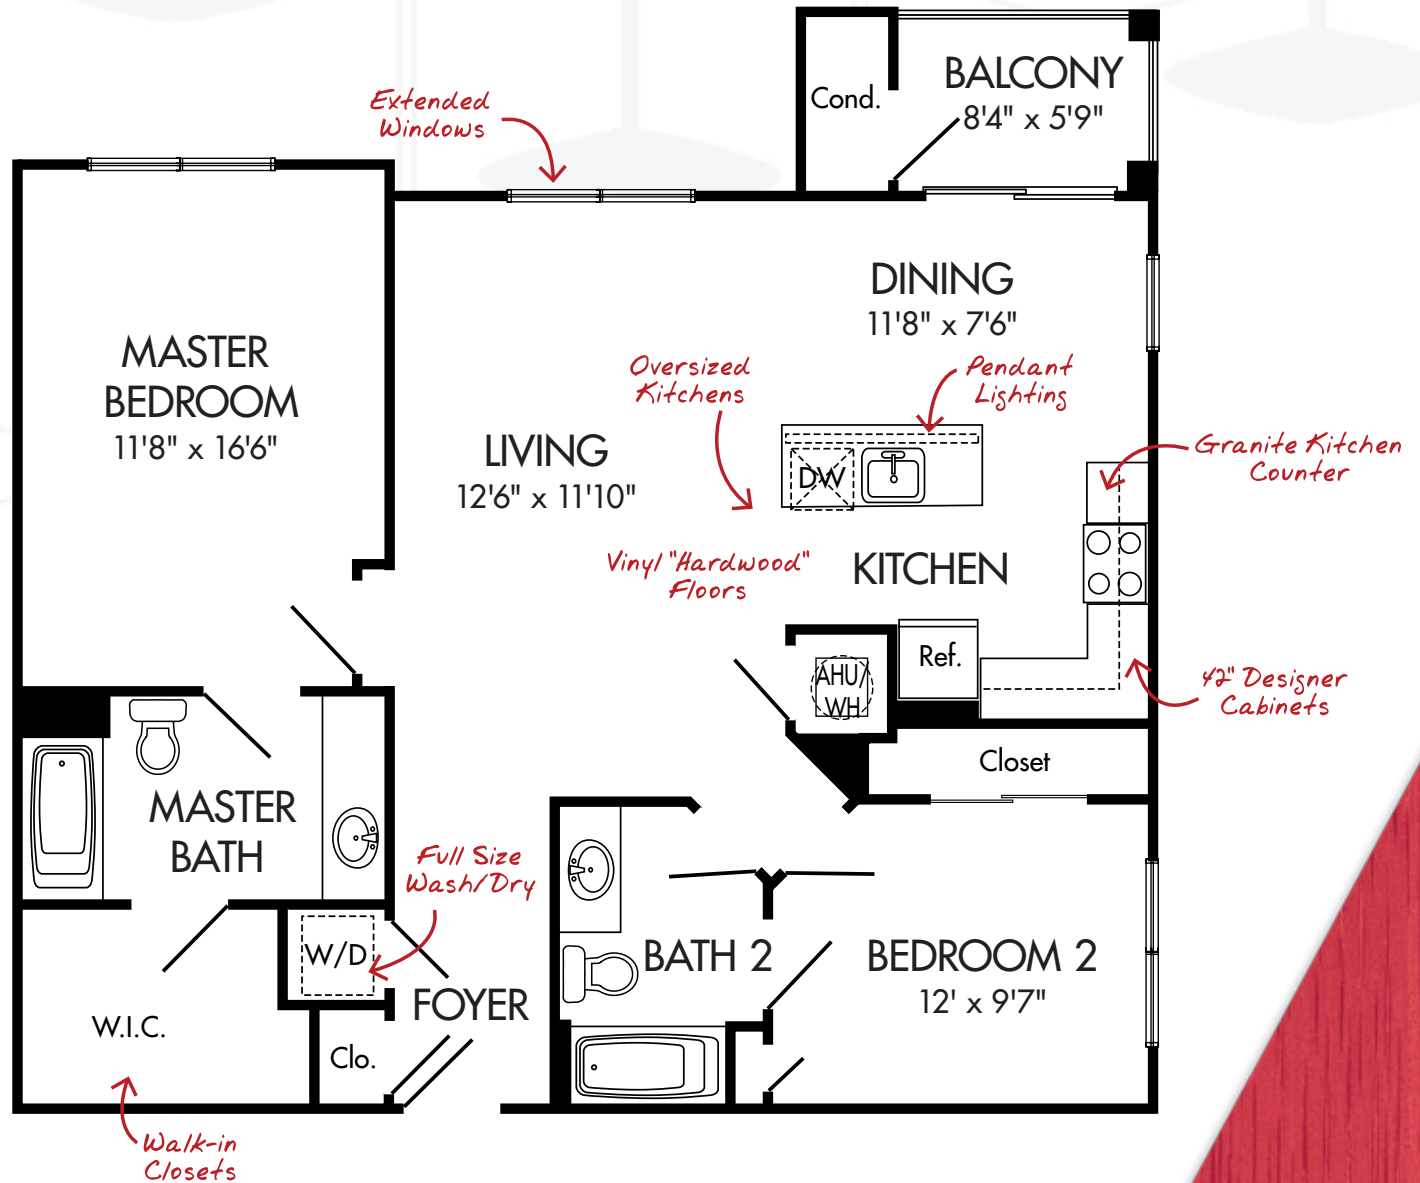

ARCADIA
- RUN -

CANNON
BRANCH
2 bedroom

2 BED / 2 BATH

1123 SQ.FT.*

[B3]

* SQUARE FOOTAGE IS APPROXIMATE AND MAY VARY PER PLAN.

8401 ROSEBAY LANE | MANASSAS, VA 20109 | P. 571.441.1835

The builder/developer reserves the right to make changes including pricing, features, finishes, offers, and pricing without notice. See representative for details. Images are for illustrative purposes only and may not reflect the actual product or plan.